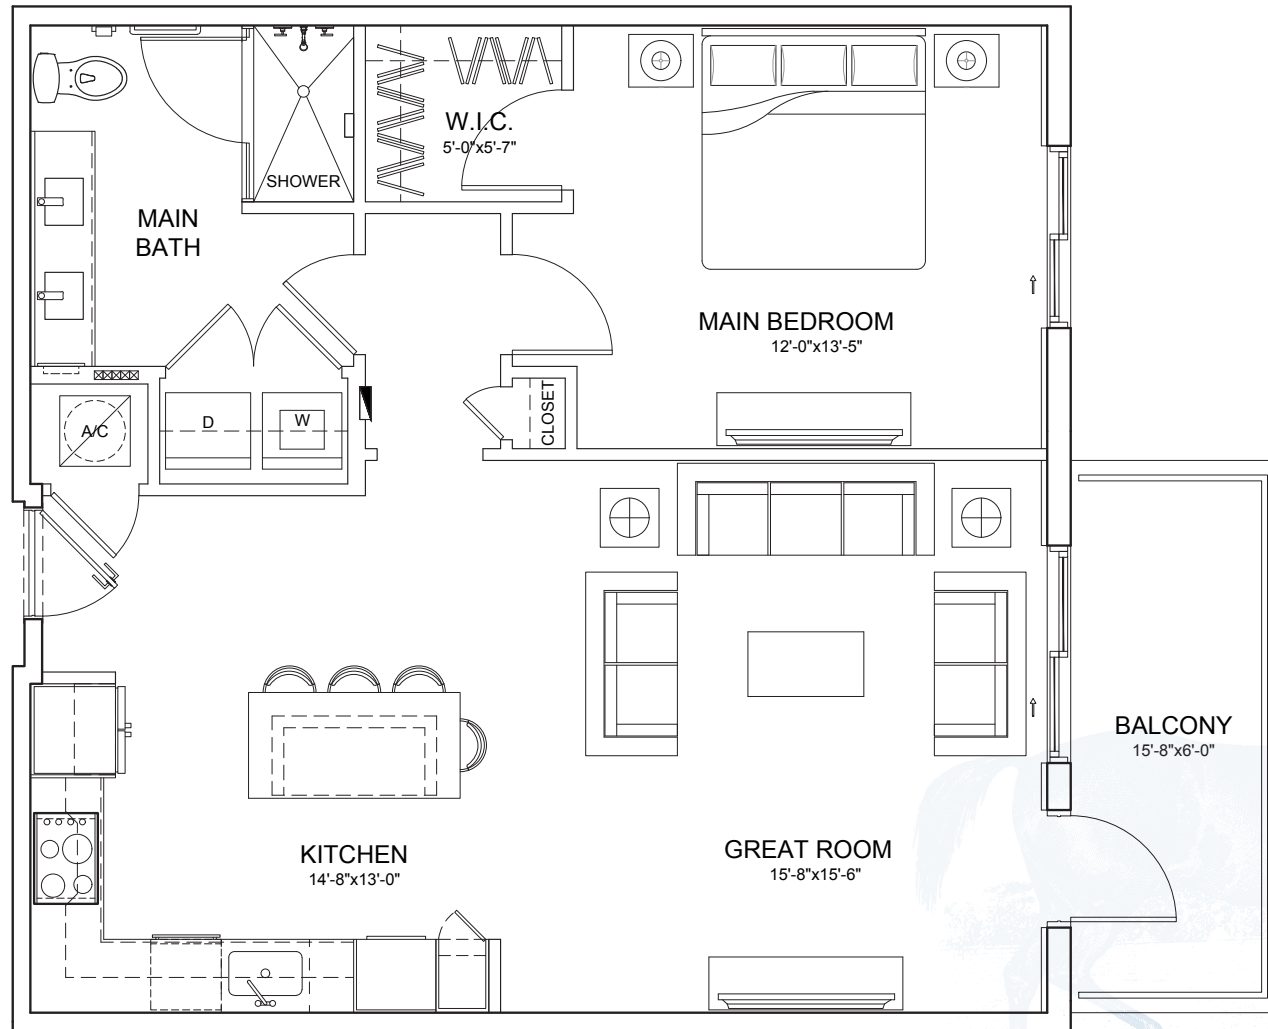

# The Aiken

1 BR ▪ 1 BA ▪ Great Room ▪ 854 sq. ft.

WELLINGTON BAY

Wellington, FL

561.335.5405 | wellingtonbayfl.com

Floor plans pictured are a representation. Actual floor plans may vary slightly.

# The Aiken Mod 1

1 BR ▪ 1 BA ▪ Great Room ▪ 844 sq. ft.

WELLINGTON BAY

Wellington, FL

561.335.5405 | wellingtonbayfl.com

Floor plans pictured are a representation. Actual floor plans may vary slightly.

# The Empire

2 BR ▪ 2 BA ▪ Great Room ▪ 1,146 sq. ft.

WELLINGTON BAY

Wellington, FL

561.335.5405 | wellingtonbayfl.com

Floor plans pictured are a representation. Actual floor plans may vary slightly.

# The Farmington

2 BR ▪ 2 BA ▪ Great Room ▪ 1,227 sq. ft.

WELLINGTON BAY

Wellington, FL

561.335.5405 | wellingtonbayfl.com

Floor plans pictured are a representation. Actual floor plans may vary slightly.