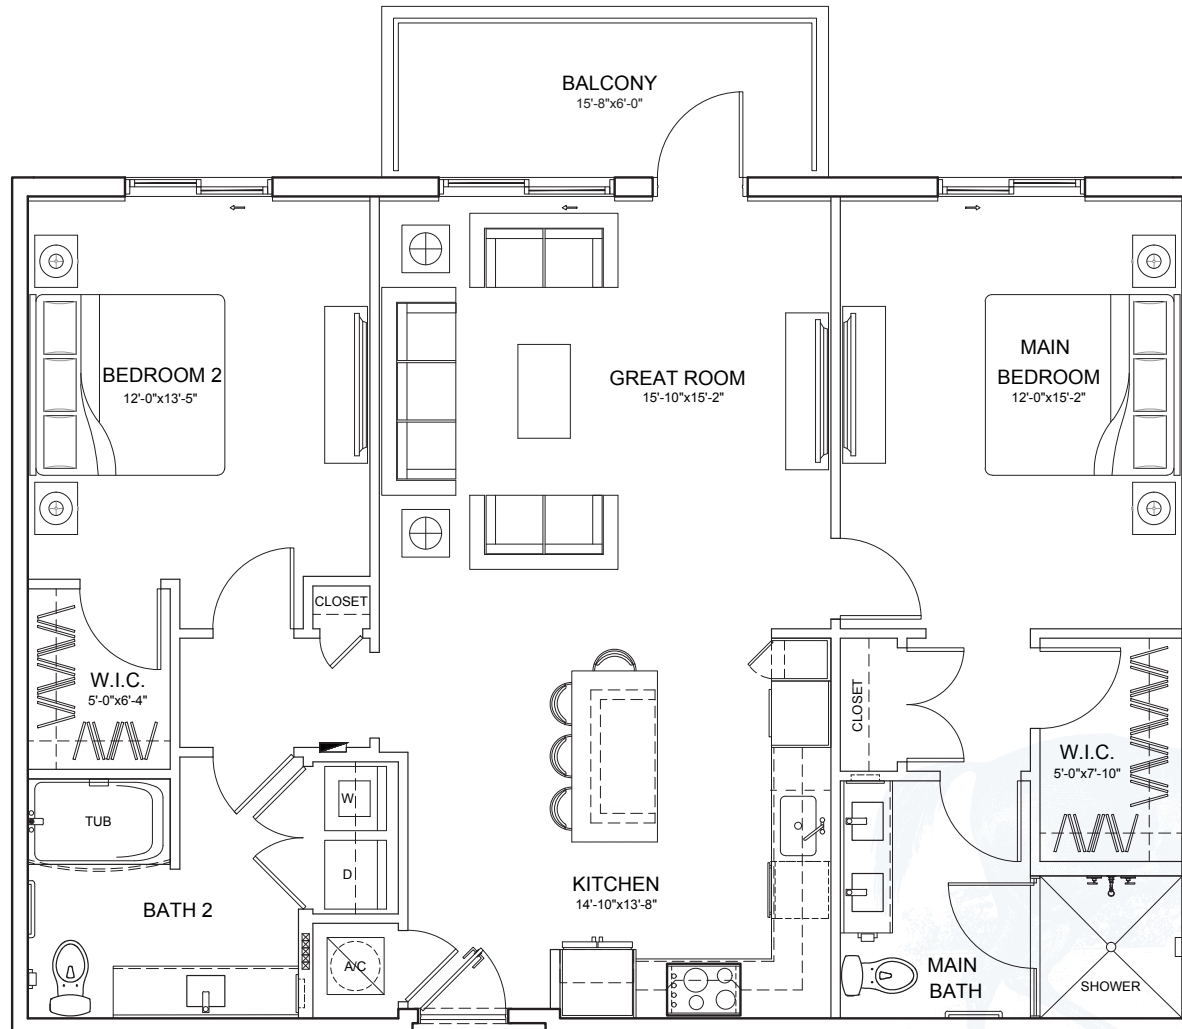

# The Aiken

1 BR ▪ 1 BA ▪ Great Room ▪ 854 sq. ft.

WELLINGTON BAY

Wellington, FL

561.335.5405 | wellingtonbayfl.com

Floor plans pictured are a representation. Actual floor plans may vary slightly.

# The Empire

2 BR ▪ 2 BA ▪ Great Room ▪ 1,146 sq. ft.

WELLINGTON BAY

Wellington, FL

561.335.5405 | wellingtonbayfl.com

Floor plans pictured are a representation. Actual floor plans may vary slightly.

# The Farmington

2 BR ▪ 2 BA ▪ Great Room ▪ 1,227 sq. ft.

WELLINGTON BAY

Wellington, FL

561.335.5405 | wellingtonbayfl.com

Floor plans pictured are a representation. Actual floor plans may vary slightly.

# The Greenwich

2 BR ▪ 2 BA ▪ Great Room ▪ 1,228 sq. ft.

WELLINGTON BAY

Wellington, FL

561.335.5405 | wellingtonbayfl.com

Floor plans pictured are a representation. Actual floor plans may vary slightly.