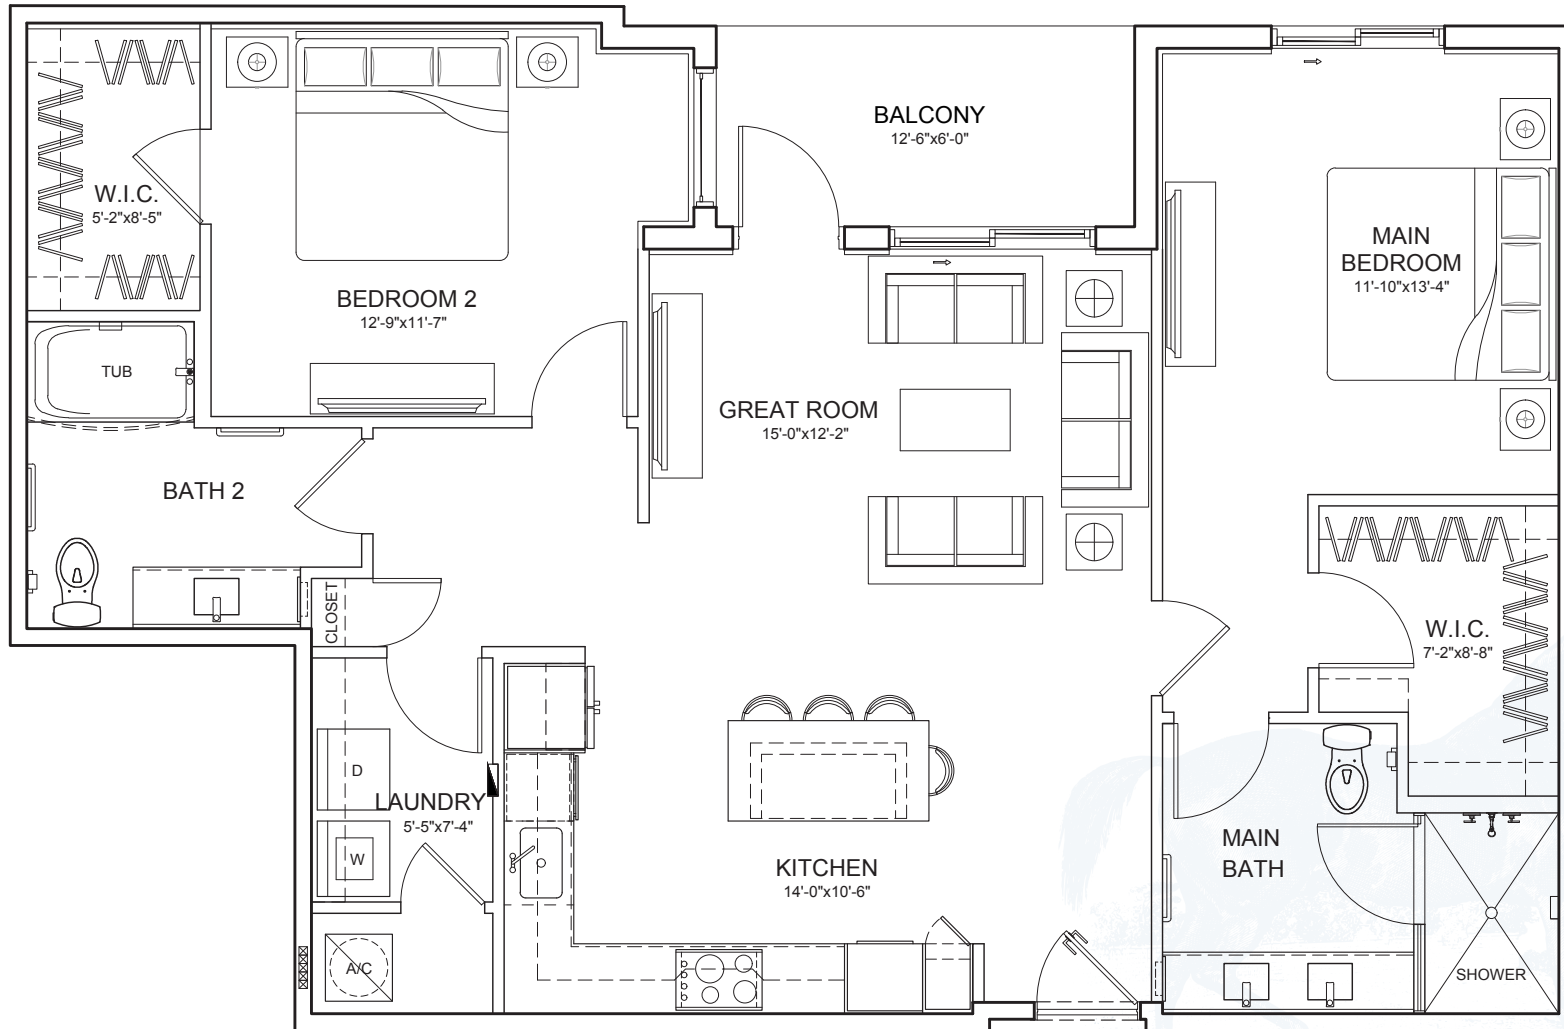

# The Aiken Mod 1

1 BR ▪ 1 BA ▪ Great Room ▪ 844 sq. ft.

WELLINGTON BAY

Wellington, FL

561.335.5405 | wellingtonbayfl.com

Floor plans pictured are a representation. Actual floor plans may vary slightly.

# The Empire

2 BR ▪ 2 BA ▪ Great Room ▪ 1,146 sq. ft.

WELLINGTON BAY

Wellington, FL

561.335.5405 | wellingtonbayfl.com

Floor plans pictured are a representation. Actual floor plans may vary slightly.

# The Farmington

2 BR ▪ 2 BA ▪ Great Room ▪ 1,227 sq. ft.

WELLINGTON BAY

Wellington, FL

561.335.5405 | wellingtonbayfl.com

Floor plans pictured are a representation. Actual floor plans may vary slightly.

# The Greenwich

2 BR ▪ 2 BA ▪ Great Room ▪ 1,228 sq. ft.

WELLINGTON BAY

Wellington, FL

561.335.5405 | wellingtonbayfl.com

Floor plans pictured are a representation. Actual floor plans may vary slightly.