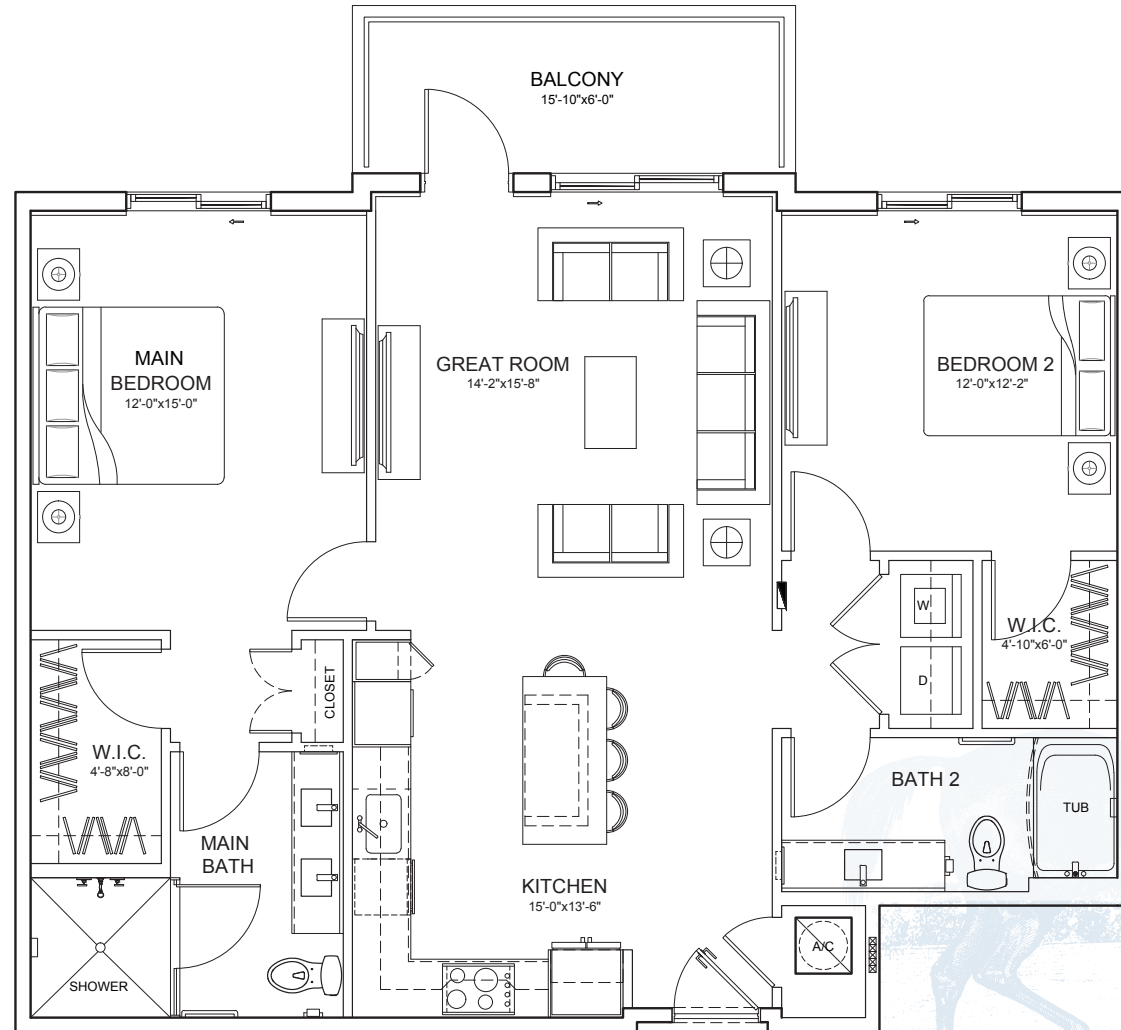

# The Aiken

1 BR ▪ 1 BA ▪ Great Room ▪ 854 sq. ft.

WELLINGTON BAY

Wellington, FL

561.335.5405 | wellingtonbayfl.com

Floor plans pictured are a representation. Actual floor plans may vary slightly.

# The Aiken Mod 1

1 BR ▪ 1 BA ▪ Great Room ▪ 844 sq. ft.

WELLINGTON BAY

Wellington, FL

561.335.5405 | wellingtonbayfl.com

Floor plans pictured are a representation. Actual floor plans may vary slightly.

# The Empire

2 BR ▪ 2 BA ▪ Great Room ▪ 1,146 sq. ft.

WELLINGTON BAY

Wellington, FL

561.335.5405 | wellingtonbayfl.com

Floor plans pictured are a representation. Actual floor plans may vary slightly.

# The Farmington

2 BR ▪ 2 BA ▪ Great Room ▪ 1,227 sq. ft.

WELLINGTON BAY

Wellington, FL

561.335.5405 | wellingtonbayfl.com

Floor plans pictured are a representation. Actual floor plans may vary slightly.