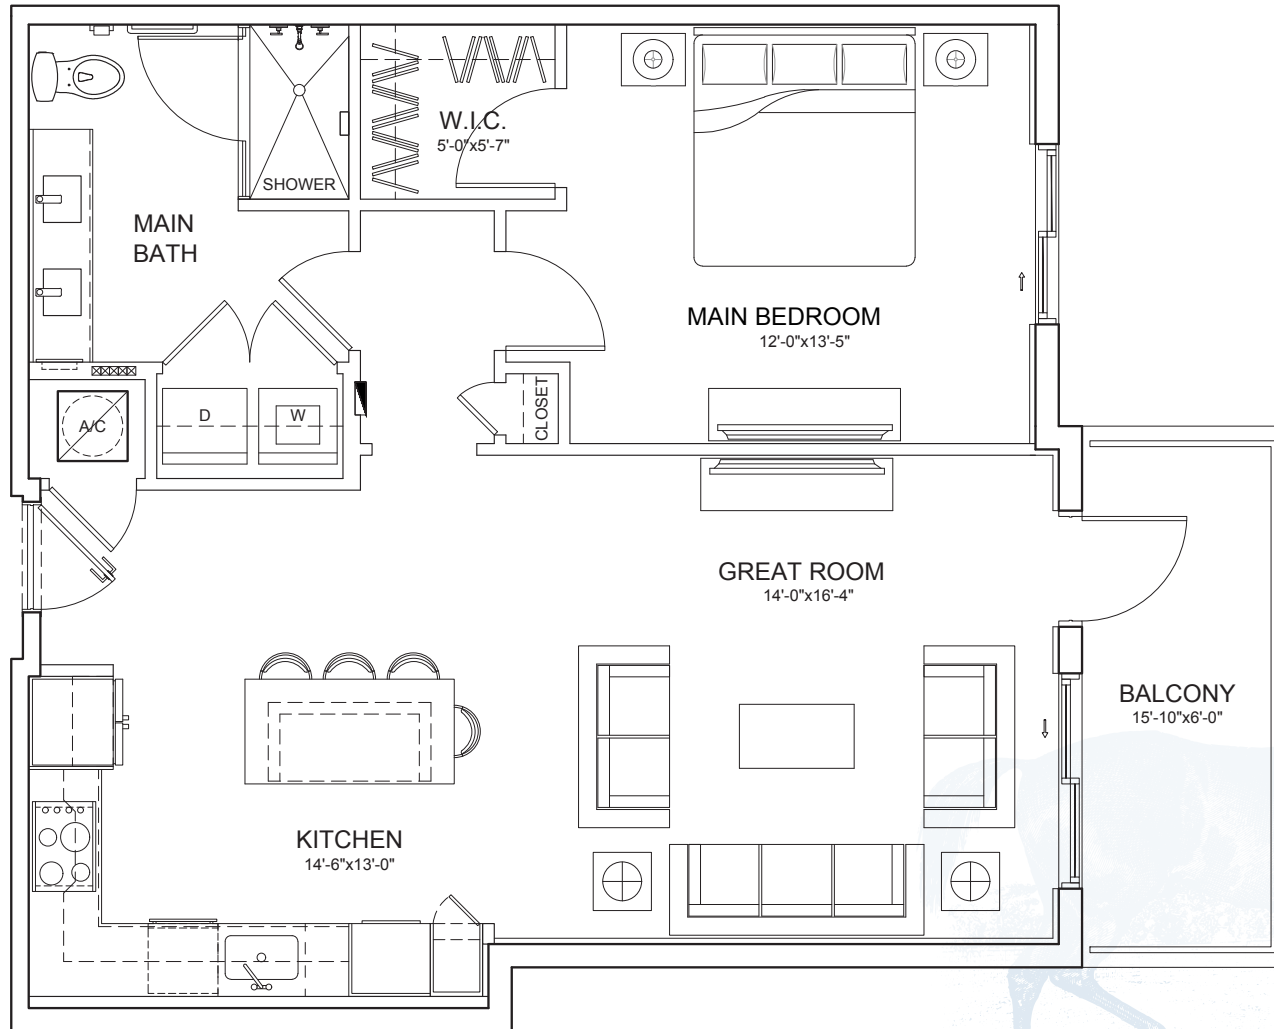

# The Aiken

1 BR ▪ 1 BA ▪ Great Room ▪ 854 sq. ft.

WELLINGTON BAY

Wellington, FL

561.335.5405 | wellingtonbayfl.com

Floor plans pictured are a representation. Actual floor plans may vary slightly.

# The Aiken Mod 1

1 BR ▪ 1 BA ▪ Great Room ▪ 844 sq. ft.

WELLINGTON BAY

Wellington, FL

561.335.5405 | wellingtonbayfl.com

Floor plans pictured are a representation. Actual floor plans may vary slightly.

# The Empire

2 BR ▪ 2 BA ▪ Great Room ▪ 1,146 sq. ft.

WELLINGTON BAY

Wellington, FL

561.335.5405 | wellingtonbayfl.com

Floor plans pictured are a representation. Actual floor plans may vary slightly.

# The Farmington

2 BR ▪ 2 BA ▪ Great Room ▪ 1,227 sq. ft.

WELLINGTON BAY

Wellington, FL

561.335.5405 | wellingtonbayfl.com

Floor plans pictured are a representation. Actual floor plans may vary slightly.