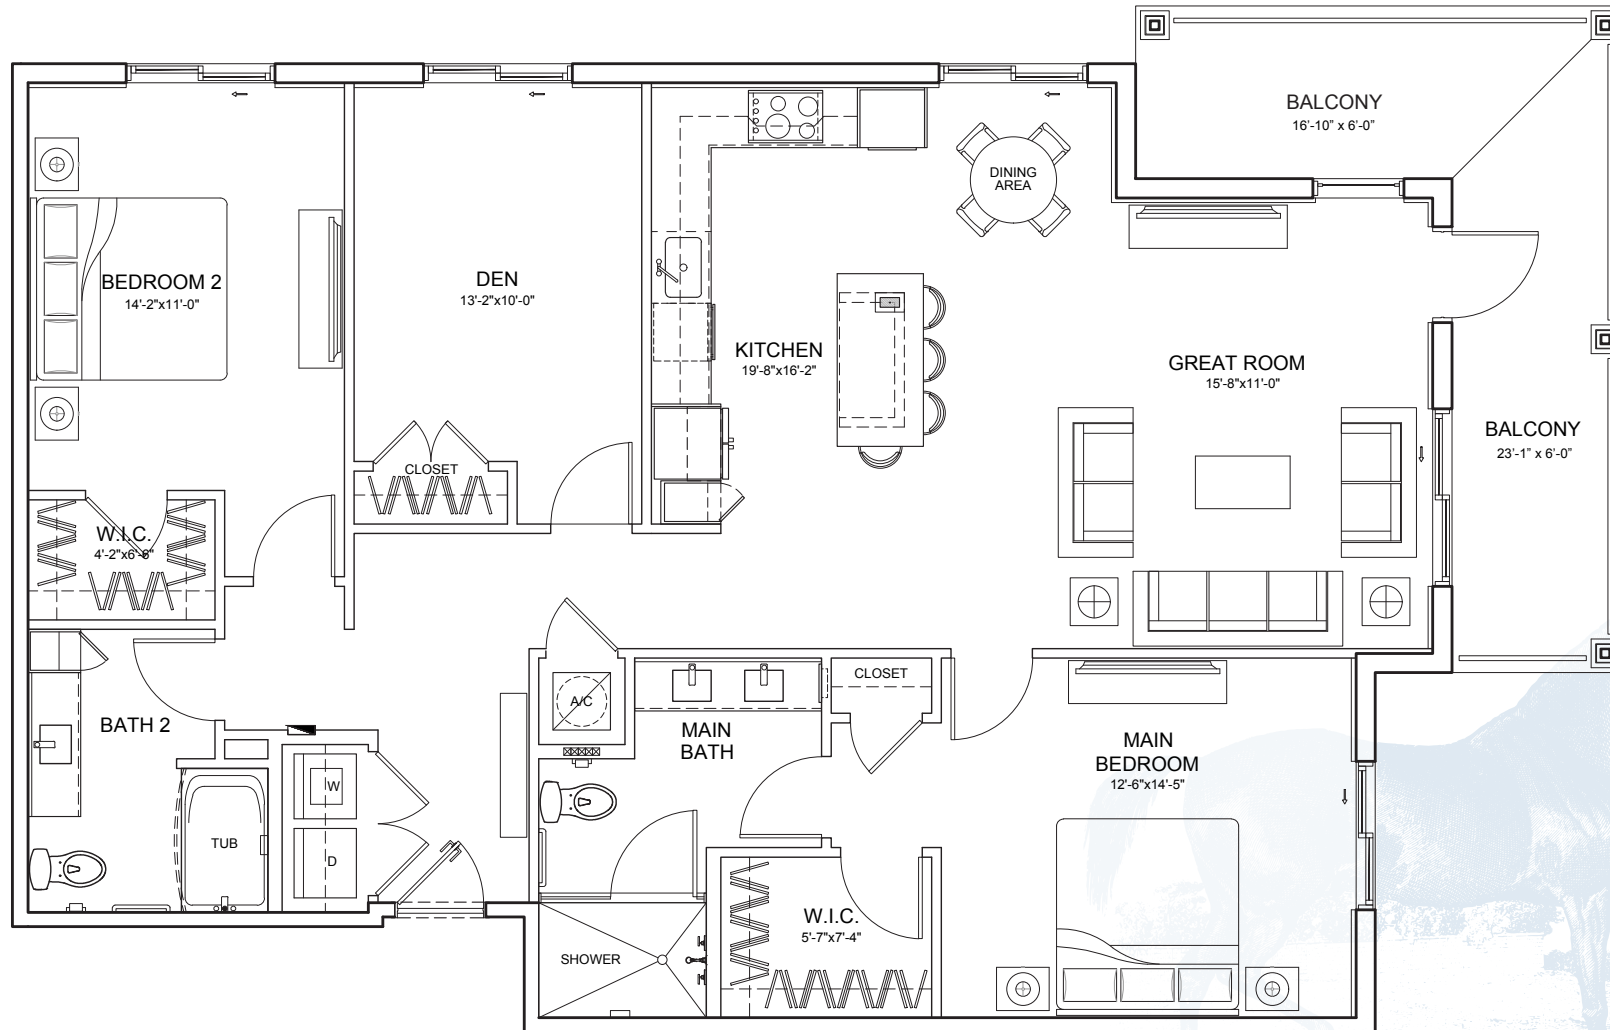

# The Aiken

1 BR ▪ 1 BA ▪ Great Room ▪ 854 sq. ft.

WELLINGTON BAY

Wellington, FL

561.335.5405 | wellingtonbayfl.com

Floor plans pictured are a representation. Actual floor plans may vary slightly.

# The Empire

2 BR ▪ 2 BA ▪ Great Room ▪ 1,146 sq. ft.

WELLINGTON BAY

Wellington, FL

561.335.5405 | wellingtonbayfl.com

Floor plans pictured are a representation. Actual floor plans may vary slightly.

# The Greenwich

2 BR ▪ 2 BA ▪ Great Room ▪ 1,228 sq. ft.

WELLINGTON BAY

Wellington, FL

561.335.5405 | wellingtonbayfl.com

Floor plans pictured are a representation. Actual floor plans may vary slightly.

# The Bridgehampton

2 BR ▪ 2 BA ▪ Great Room ▪ Den ▪ 1,533 sq. ft.

WELLINGTON BAY

Wellington, FL

561.335.5405 | wellingtonbayfl.com

Floor plans pictured are a representation. Actual floor plans may vary slightly.