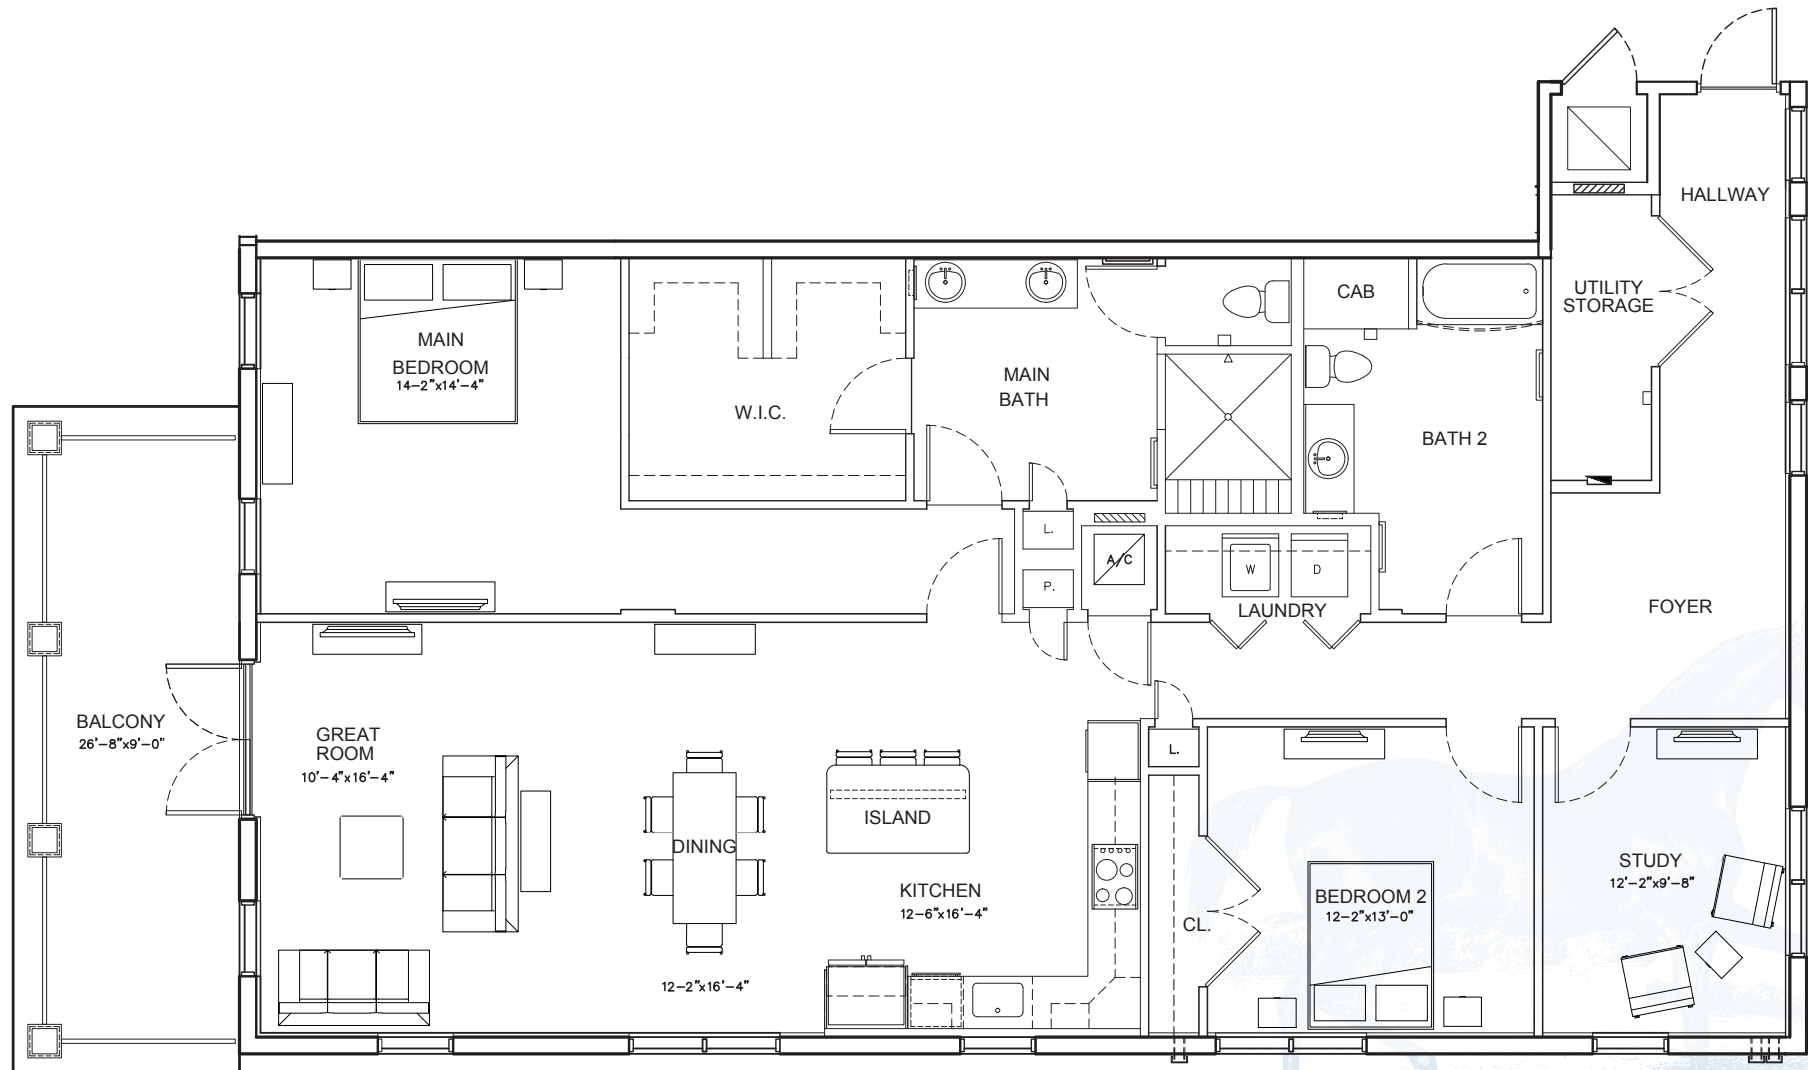

The Lexington

Garden Flat

3 BR ▪ 2 BA ▪ Great Room ▪ Detached Garage ▪ 1,669 sq. ft.

WELLINGTON BAY

Wellington, FL

561.335.5405 | wellingtonbayfl.com

Floor plans pictured are a representation. Actual floor plans may vary slightly.

The Louisville

Garden Flat

2 BR ▪ 2 BA ▪ Great Room ▪ Study ▪ Detached Garage ▪ 2,064 sq. ft.

WELLINGTON BAY

Wellington, FL

561.335.5405 | wellingtonbayfl.com

Floor plans pictured are a representation. Actual floor plans may vary slightly.