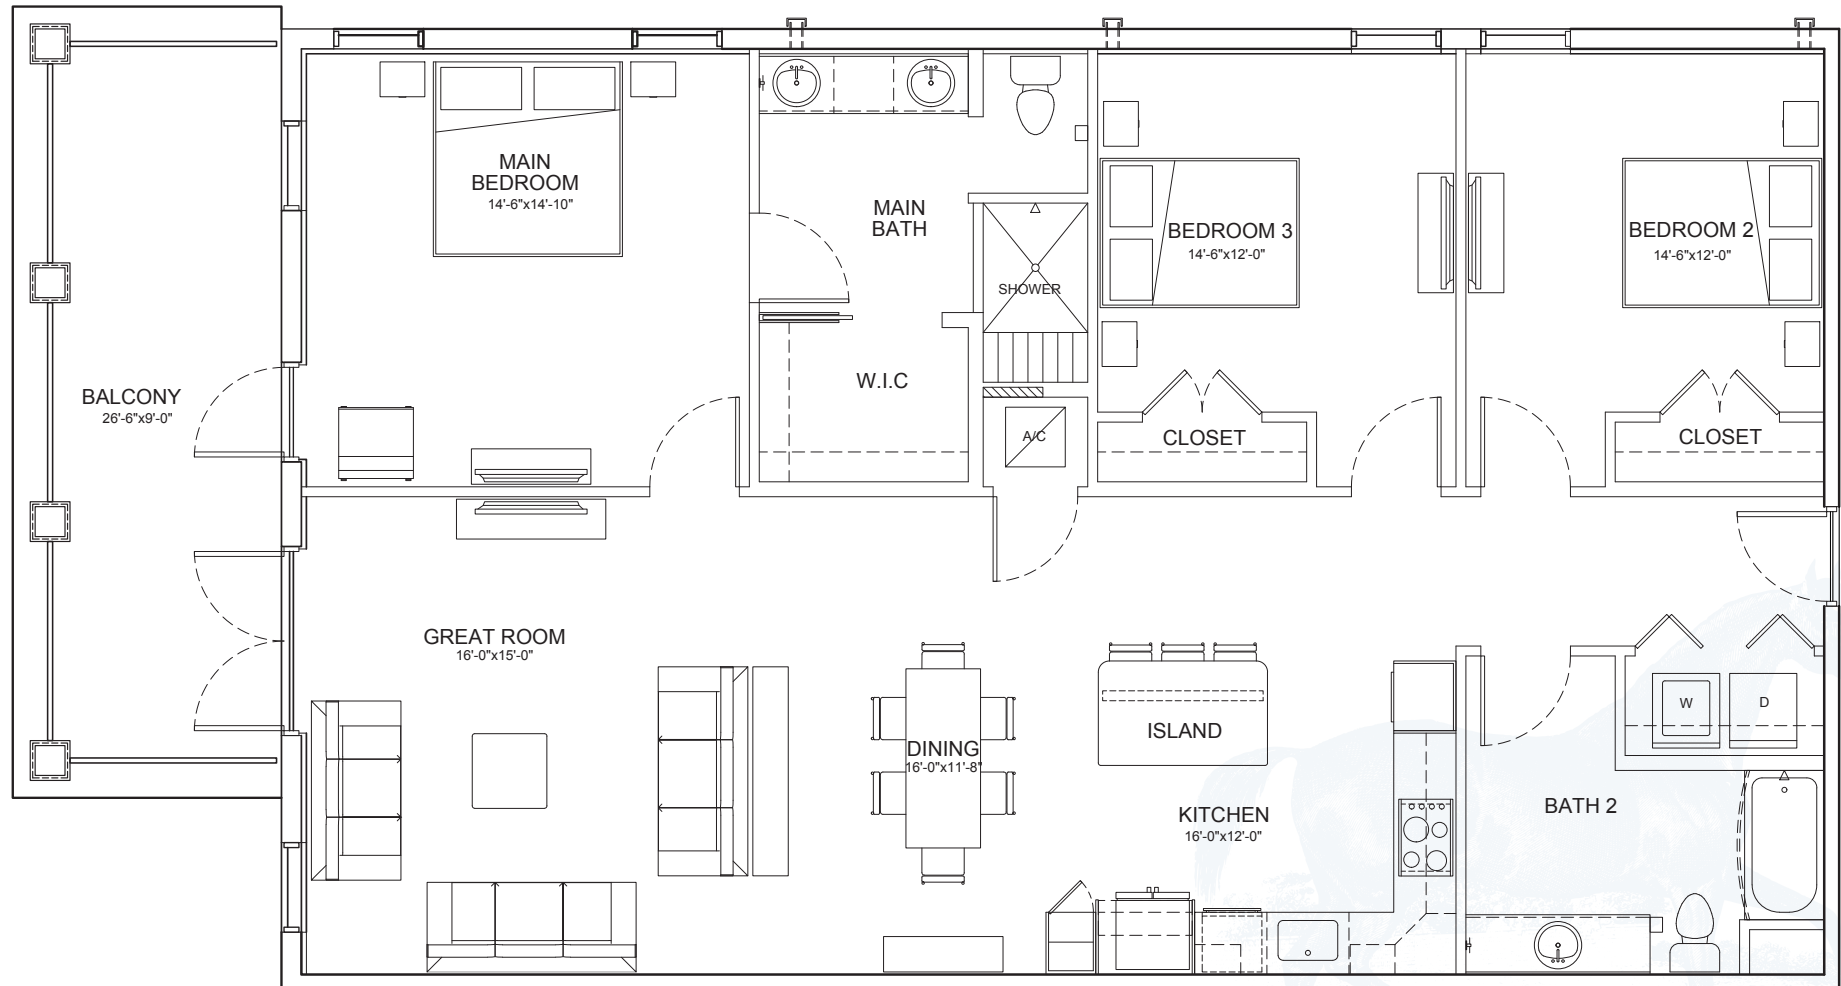

The Lexington

Garden Flat

3 BR ▪ 2 BA ▪ Great Room ▪ Detached Garage ▪ 1,669 sq. ft.

WELLINGTON BAY

Wellington, FL

561.335.5405 | wellingtonbayfl.com

Floor plans pictured are a representation. Actual floor plans may vary slightly.

The Louisville

Garden Flat

2 BR ▪ 2 BA ▪ Great Room ▪ Study ▪ Detached Garage ▪ 2,064 sq. ft.

WELLINGTON BAY

Wellington, FL

561.335.5405 | wellingtonbayfl.com

Floor plans pictured are a representation. Actual floor plans may vary slightly.