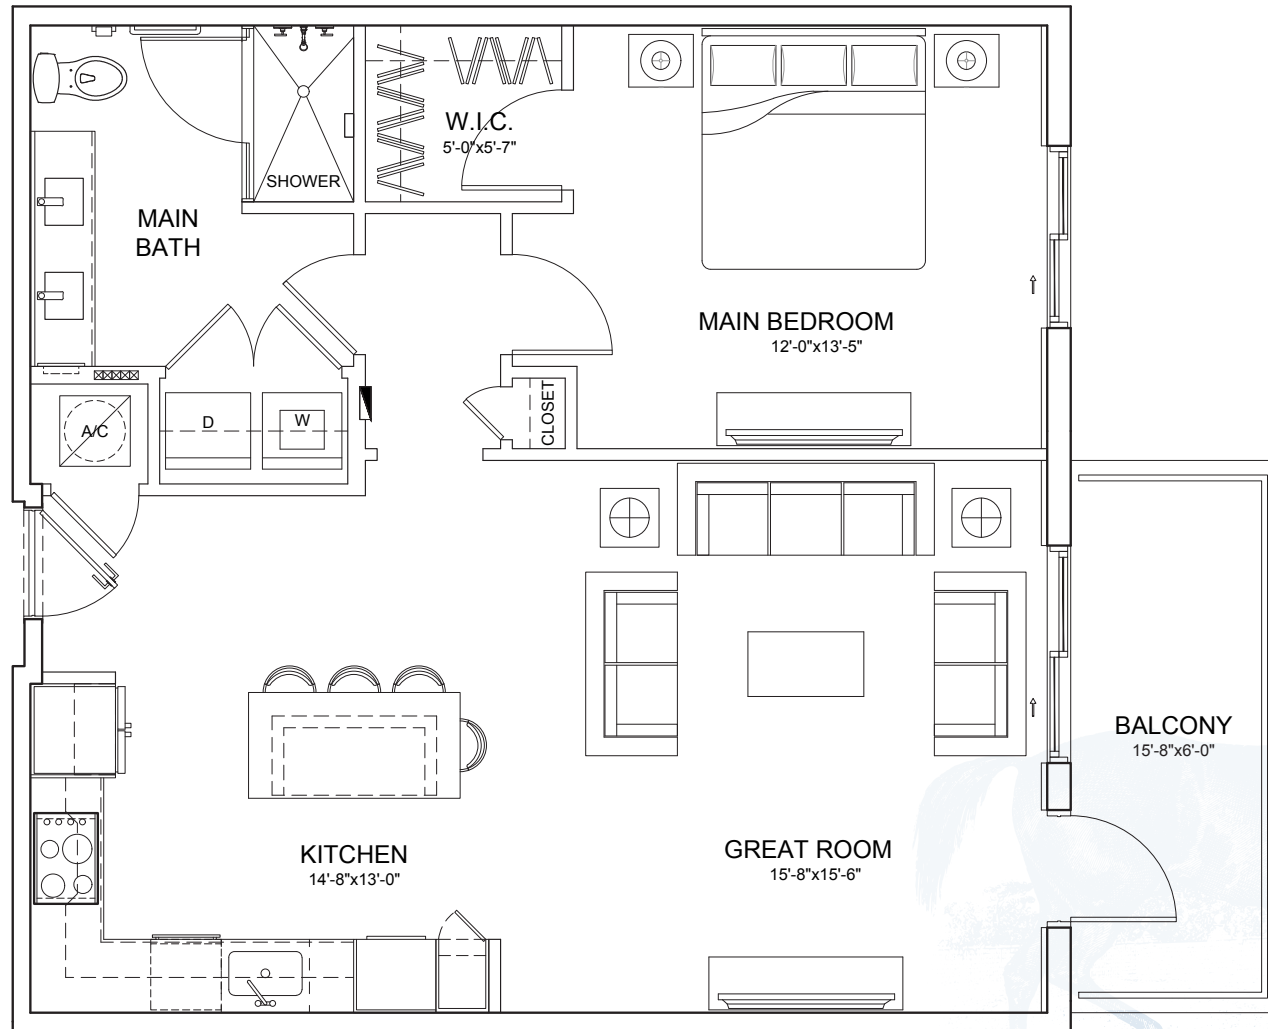

The Aiken

1 BR ▪ 1 BA ▪ Great Room ▪ 854 sq. ft.

WELLINGTON BAY

Wellington, FL

561.335.5405 | wellingtonbayfl.com

Floor plans pictured are a representation. Actual floor plans may vary slightly.