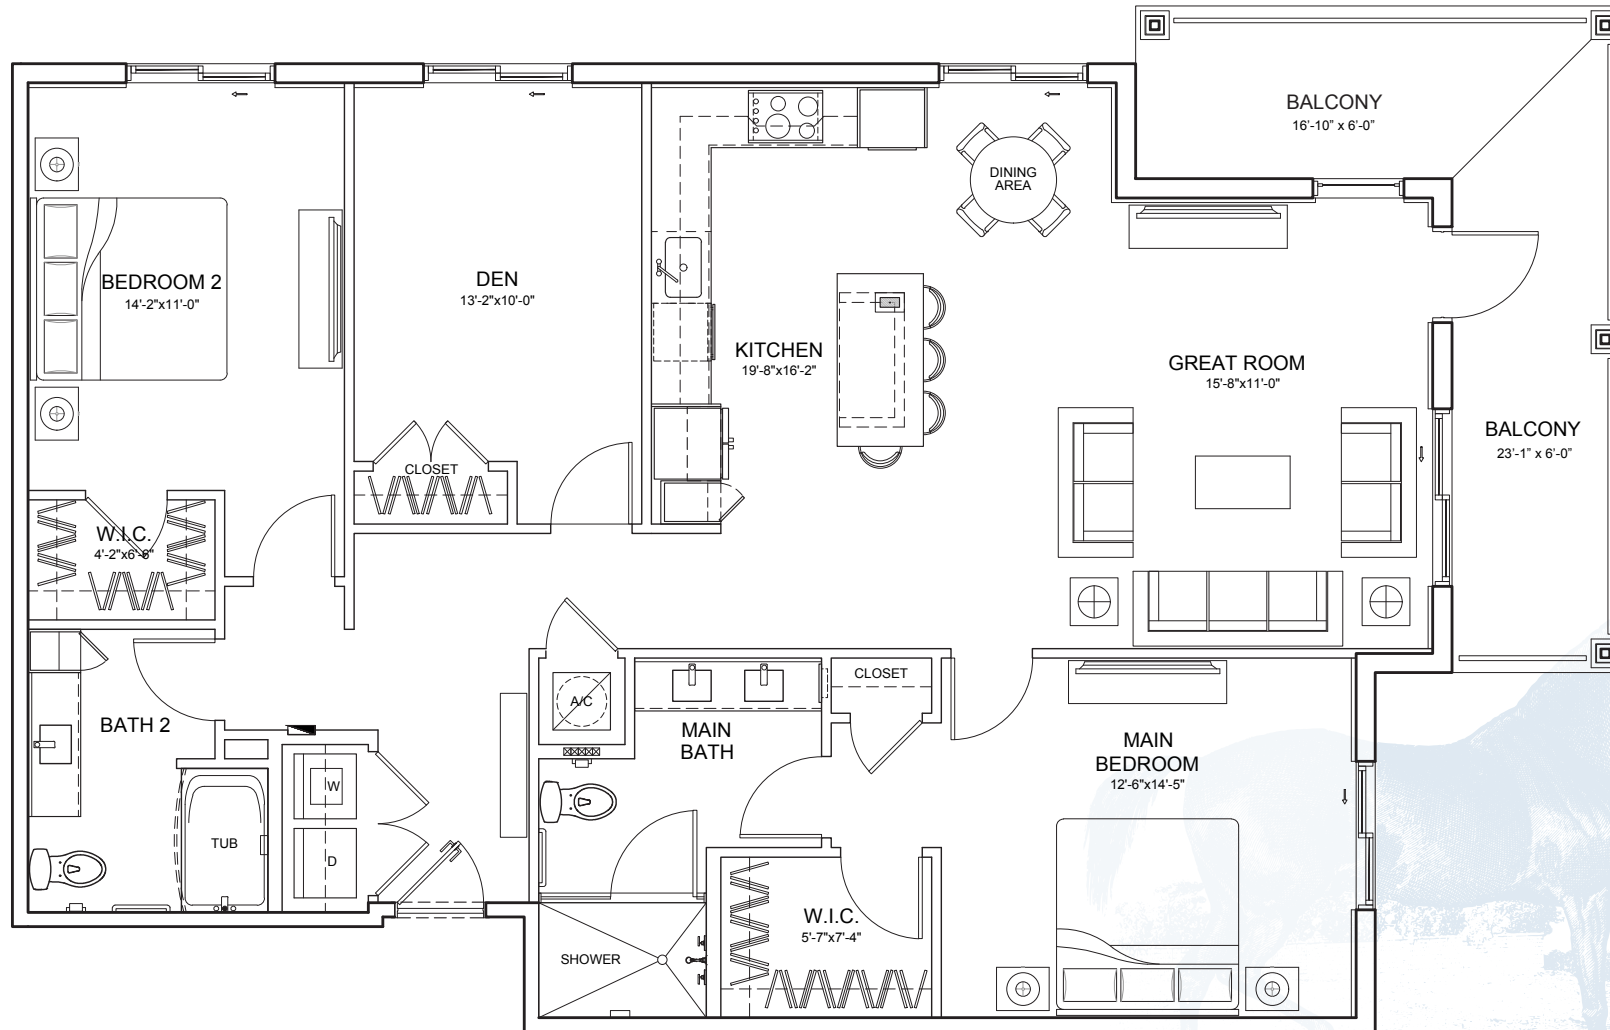

# The Bridgehampton

2 BR ▪ 2 BA ▪ Great Room ▪ Den ▪ 1,533 sq. ft.

WELLINGTON BAY

Wellington, FL

561.335.5405 | wellingtonbayfl.com

Floor plans pictured are a representation. Actual floor plans may vary slightly.